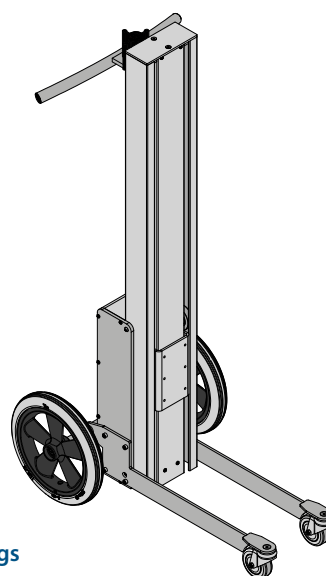

WP 90 LIFT TROLLEYS & TOOLS

- DRAWINGS & MEASUREMENTS

3 MAST HEIGHTS AND 4 LEG TYPES

Angled Legs
WP 90S/WP 90/WP 90EM

Box Legs
WP 90S/WP 90/WP 90EM

Straight Legs
WP 90S/WP 90

Sack Truck Legs
WP 90S

WP 90

WP 90 / TOOLS

WOODEN PLATFORM

- All measurements in mm

WOODEN PLATFORM – 87362

L x W: 600 x 600 mm

WOODEN PLATFORM WITH 3 ROLLERS – 87363

L x W: 500 x 500 mm

EdmoLift AB