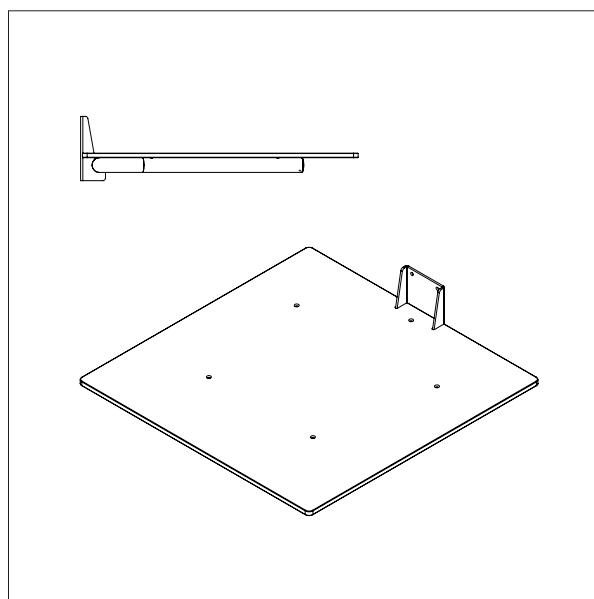

PLASTIC PLATFORM – 87365

L x W: 600 x 600 mm

EdmoLift AB

Jägaregatan 11, SE-871 42 Härnösand, Sweden, Tel +46 (0)611-837 80
Fax +46 (0)611-51 15 80, E-mail: b2b@edmolift.se