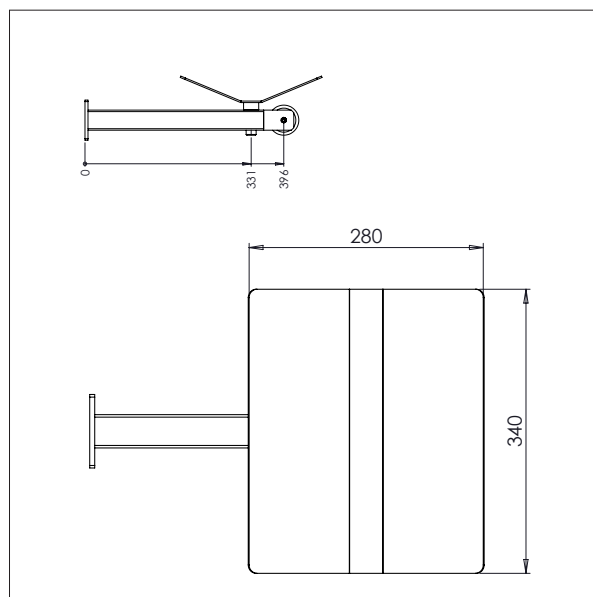

REEL MANDREL WITH FRONT ROLLER AND V-CRADLE

- All measurements in mm

REEL MANDREL WITH FRONT ROLLER AND V-CRADLE – 87371