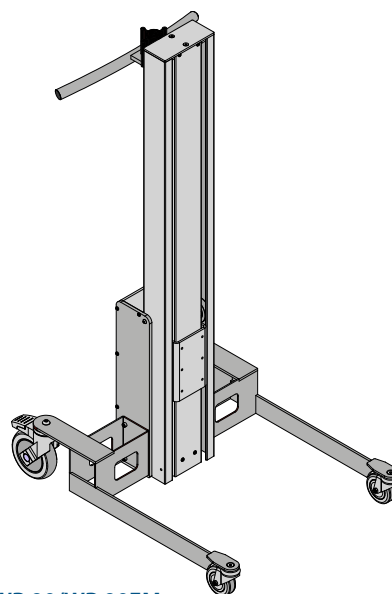

WP 90 LIFT TROLLEYS & TOOLS

- DRAWINGS & MEASUREMENTS

3 MAST HEIGHTS AND 4 LEG TYPES

Angled Legs
WP 90S/WP 90/WP 90EM

Box Legs
WP 90S/WP 90/WP 90EM

Straight Legs
WP 90S/WP 90

Sack Truck Legs
WP 90S

WP 90