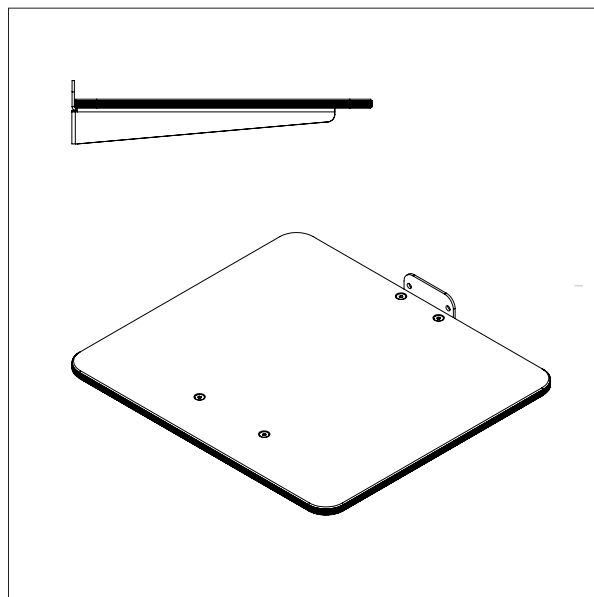

WP 90 / TOOLS

WOODEN PLATFORM

- All measurements in mm

WOODEN PLATFORM - 87360

L x W: 400 x 450 mm