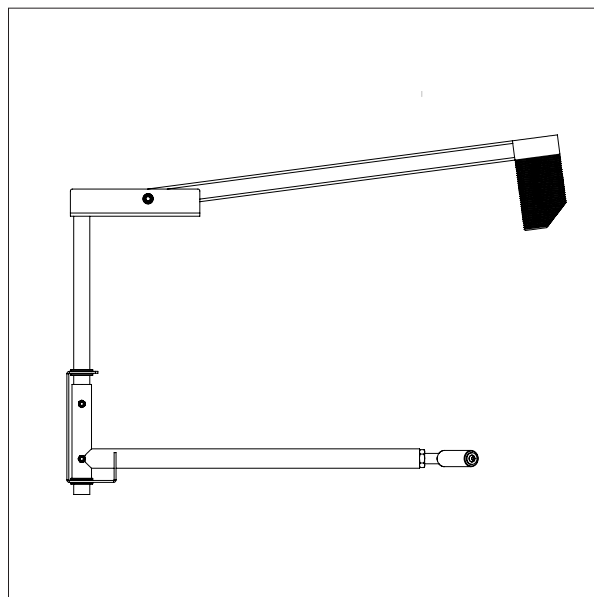

WP 90 / TOOLS

REEL HOLDER

- All measurements in mm

REEL HOLDER - 87413

EdmoLift AB

Jägaregatan 11, SE-871 42 Härnösand, Sweden, Tel +46 (0)611-837 80
Fax +46 (0)611-51 15 80, E-mail: b2b@edmolift.se