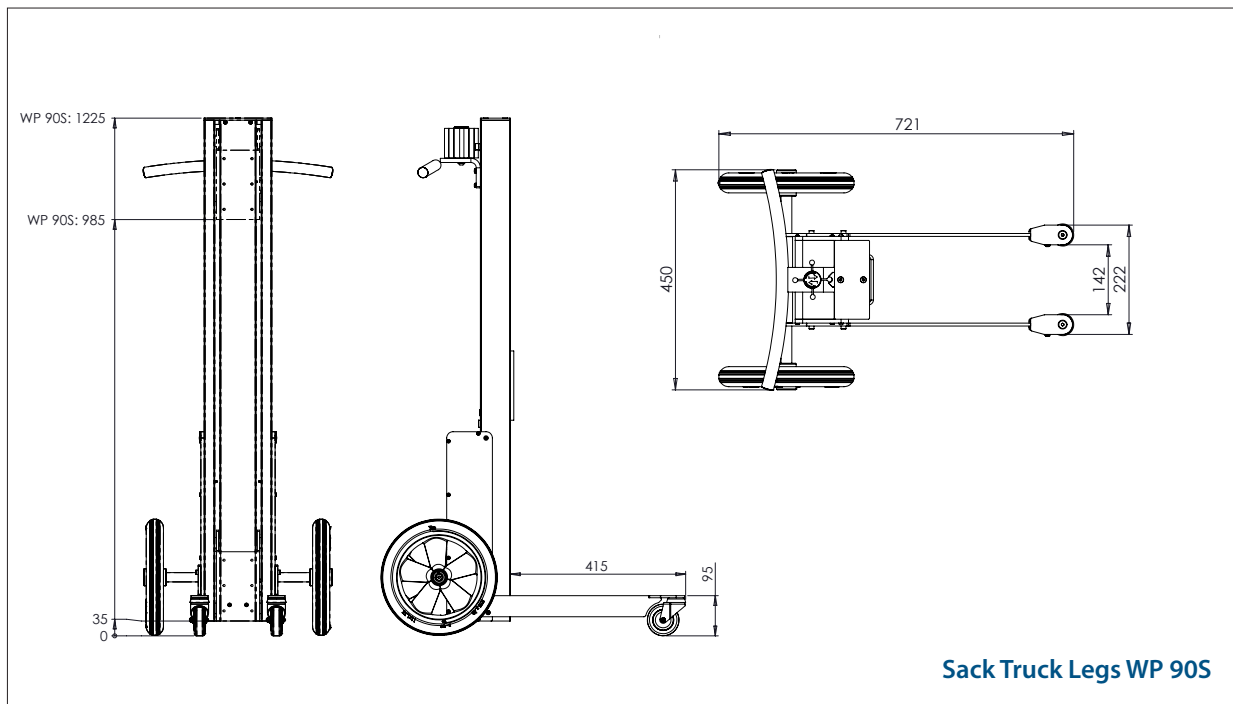

WP 90

LIFTERS - DRAWINGS & MEASUREMENTS

- All measurements in mm

EdmoLift AB

Jägaregatan 11, SE-871 42 Härnösand, Sweden, Tel +46 (0)611-837 80
Fax +46 (0)611-51 15 80, E-mail: b2b@edmolift.se