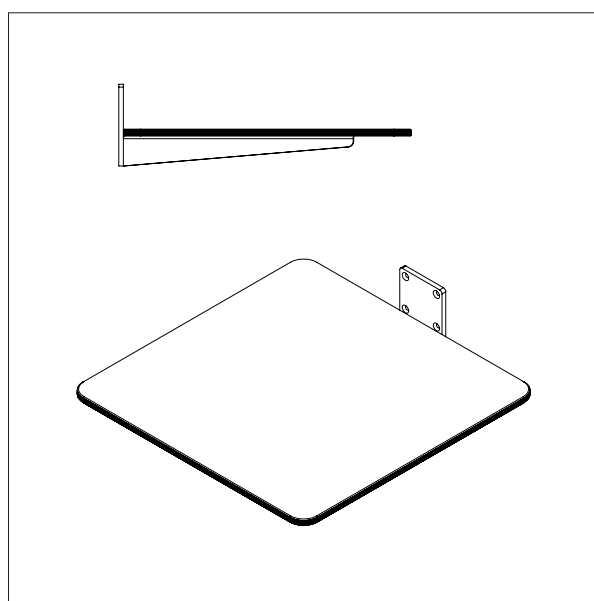

WOODEN PLATFORM - 87361

L x W: 500 x 500 mm

EdmoLift AB

Jägaregatan 11, SE-871 42 Härnösand, Sweden, Tel +46 (0)611-837 80
Fax +46 (0)611-51 15 80, E-mail: b2b@edmolift.se