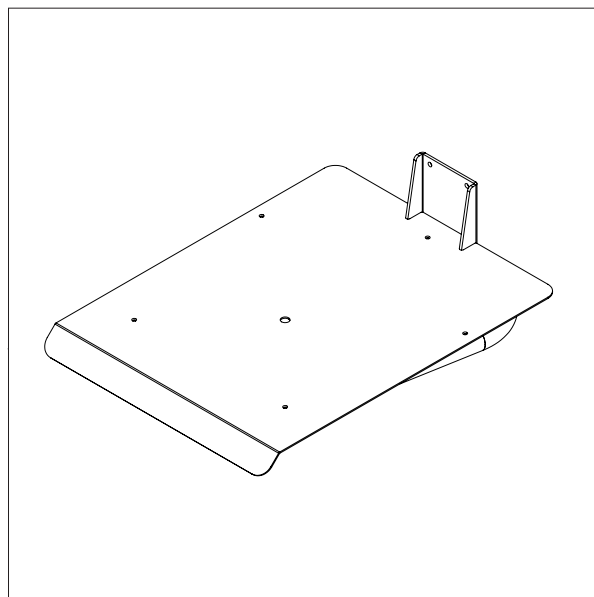

WP 90 / TOOLS

STAINLESS STEEL PLATFORM

- All measurements in mm

STAINLESS STEEL PLATFORM- 87372

L x W: 500 x 500 mm

EdmoLift AB

Jägaregatan 11, SE-871 42 Härnösand, Sweden, Tel +46 (0)611-837 80
Fax +46 (0)611-51 15 80, E-mail: b2b@edmolift.se