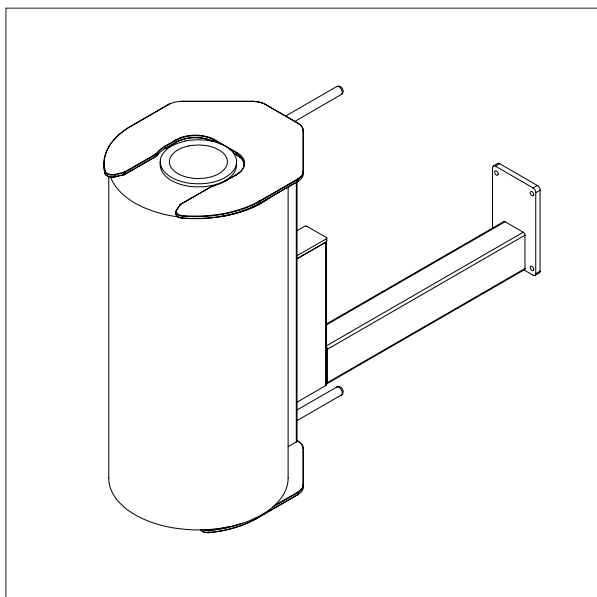

WP 90 / TOOLS

LIFTING FORK

- All measurements in mm

LIFTING FORK - 87416

L x W: 585 x 375 mm

For 600 x 400 mm boxes

EdmoLift AB

Jägaregatan 11, SE-871 42 Härnösand, Sweden, Tel +46 (0)611-837 80
Fax +46 (0)611-51 15 80, E-mail: b2b@edmolift.se

REEL MANDREL WITH FRONT ROLLER AND V-CRADLE

- All measurements in mm

REEL MANDREL WITH FRONT ROLLER AND V-CRADLE – 87371

WP 90 / TOOLS

REEL ROTATOR

- All measurements in mm

REEL ROTATOR – 87373

EdmoLift AB