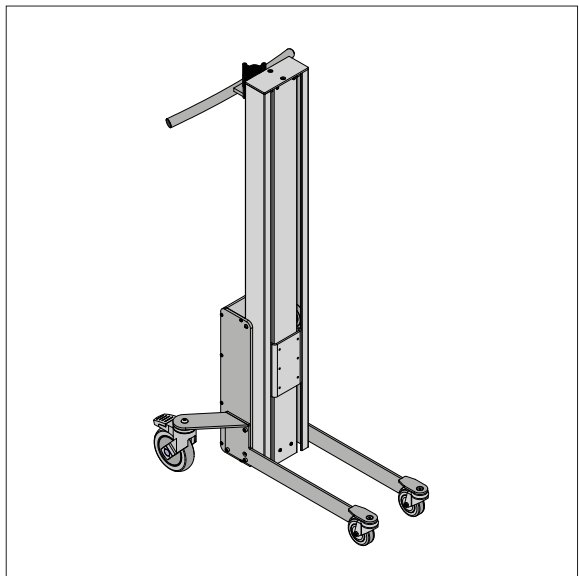

WP 90 LIFT TROLLEYS & TOOLS

- DRAWINGS & MEASUREMENTS

3 MAST HEIGHTS AND 4 LEG TYPES

Angled Legs
WP 90S/WP 90/WP 90EM

Box Legs
WP 90S/WP 90/WP 90EM

Straight Legs
WP 90S/WP 90

Sack Truck Legs
WP 90S

WP 90