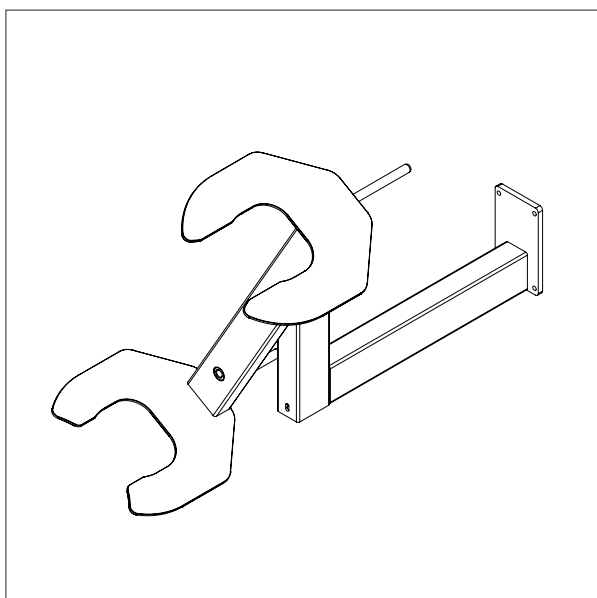

WP 90 / TOOLS

LIFTING FORK

- All measurements in mm

LIFTING FORK - 87416

L x W: 585 x 375 mm

For 600 x 400 mm boxes

EdmoLift AB

Jägaregatan 11, SE-871 42 Härnösand, Sweden, Tel +46 (0)611-837 80
Fax +46 (0)611-51 15 80, E-mail: b2b@edmolift.se

REEL MANDREL WITH FRONT ROLLER AND V-CRADLE

- All measurements in mm

REEL MANDREL WITH FRONT ROLLER AND V-CRADLE – 87371

WP 90 / TOOLS

REEL ROTATOR

- All measurements in mm

REEL ROTATOR – 87373

EdmoLift AB