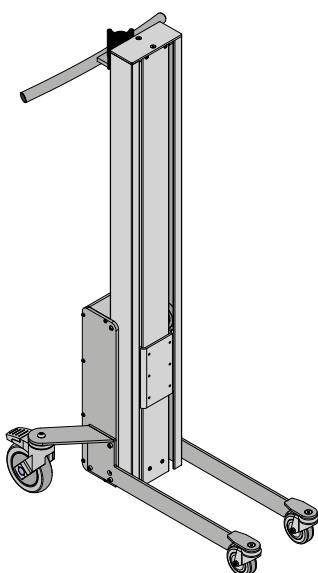

WP 90 LIFT TROLLEYS & TOOLS

- DRAWINGS & MEASUREMENTS

3 MAST HEIGHTS AND 4 LEG TYPES

Angled Legs
WP 90S/WP 90/WP 90EM

Box Legs
WP 90S/WP 90/WP 90EM

Straight Legs
WP 90S/WP 90

Sack Truck Legs
WP 90S

WP 90