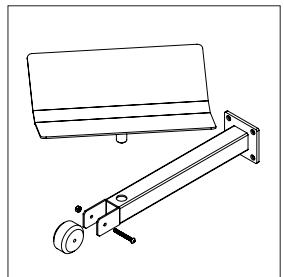

WP 90 LIFT TROLLEYS & TOOLS

- DRAWINGS & MEASUREMENTS

3 MAST HEIGHTS AND 4 LEG TYPES

Angled Legs
WP 90S/WP 90/WP 90EM

Box Legs
WP 90S/WP 90/WP 90EM

Straight Legs
WP 90S/WP 90

Sack Truck Legs
WP 90S

WP 90