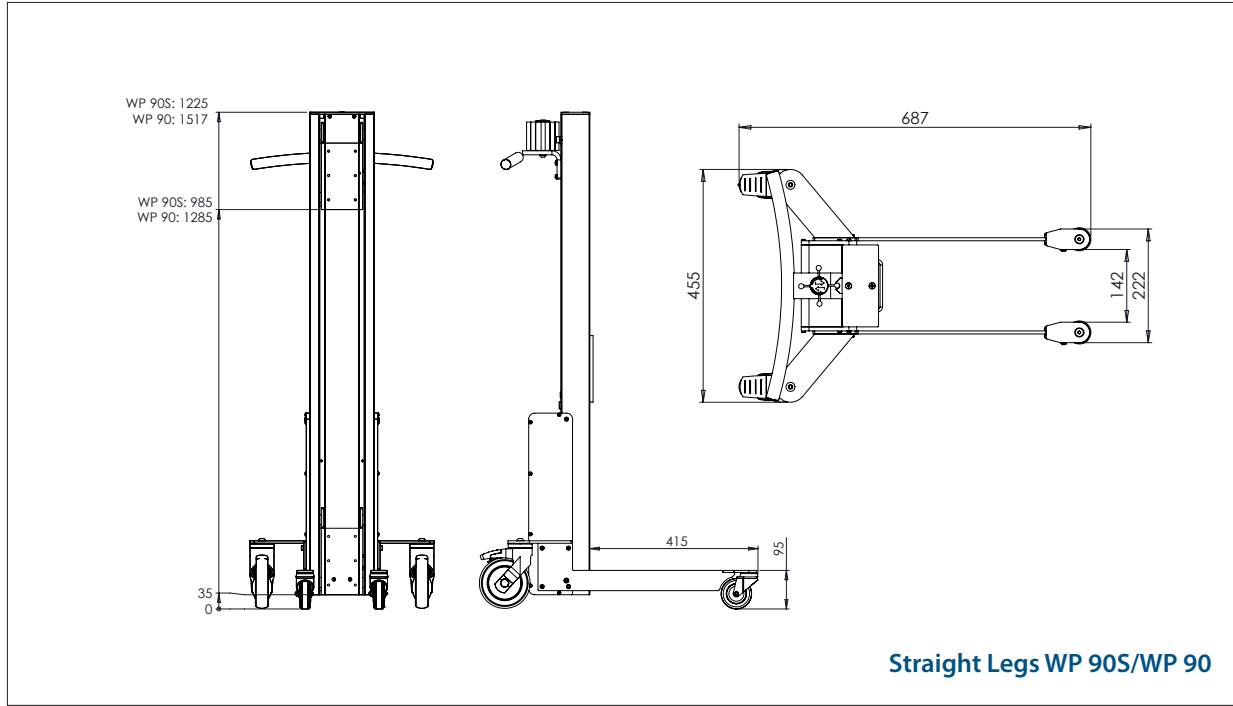

WP 90

LIFTERS - DRAWINGS & MEASUREMENTS

- All measurements in mm

EdmoLift AB

Jägaregatan 11, SE-871 42 Härnösand, Sweden, Tel +46 (0)611-837 80
Fax +46 (0)611-51 15 80, E-mail: b2b@edmolift.se