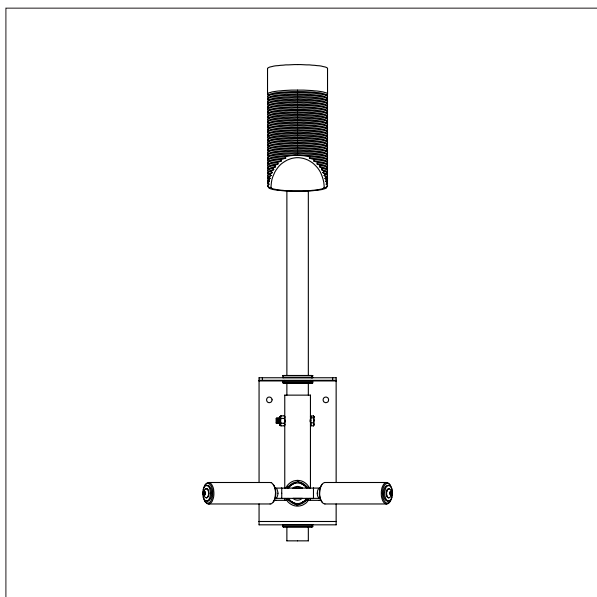

WP 90 / TOOLS

REEL HOLDER

- All measurements in mm

REEL HOLDER - 87413

EdmoLift AB

Jägaregatan 11, SE-871 42 Härnösand, Sweden, Tel +46 (0)611-837 80
Fax +46 (0)611-51 15 80, E-mail: b2b@edmolift.se