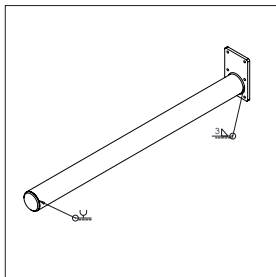

WP 90 LIFT TROLLEYS & TOOLS

- DRAWINGS & MEASUREMENTS

3 MAST HEIGHTS AND 4 LEG TYPES

Angled Legs
WP 90S/WP 90/WP 90EM

Box Legs
WP 90S/WP 90/WP 90EM

Straight Legs
WP 90S/WP 90

Sack Truck Legs
WP 90S

WP 90

WP 90 / TOOLS

REEL MANDREL

- All measurements in mm

REEL MANDREL – 87367

Ø x L: 60 x 500 mm

REEL MANDREL – 87368

Ø x L: 60 x 800 mm

EdmoLift AB

Min. width of reel: Ø 300 mm
Max. width of reel: Ø 400 mm

TWIN MANDREL – 87370
Ø x L x W: 32 x 500 x 350 mm

Min. width of reel: Ø 400 mm
Max. width of reel: Ø 800 mm

EdmoLift AB

Jägaregatan 11, SE-871 42 Härnösand, Sweden, Tel +46 (0)611-837 80
Fax +46 (0)611-51 15 80, E-mail: b2b@edmolift.se