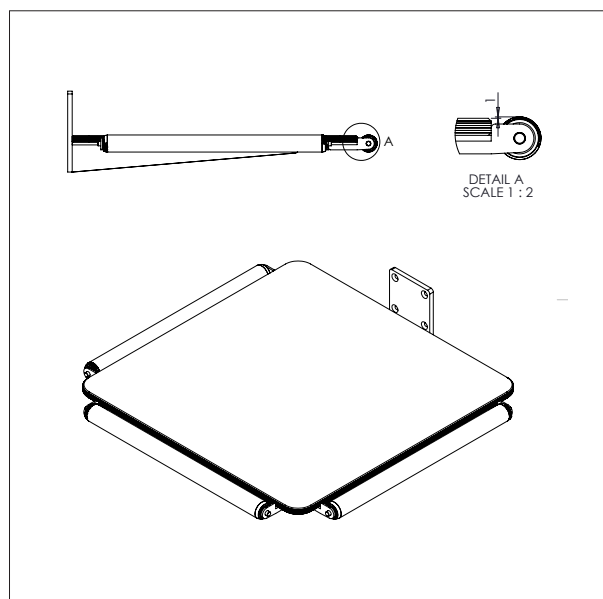

WP 90 / TOOLS

WOODEN PLATFORM

- All measurements in mm

WOODEN PLATFORM – 87362

L x W: 600 x 600 mm

WOODEN PLATFORM WITH 3 ROLLERS – 87363

L x W: 500 x 500 mm

EdmoLift AB