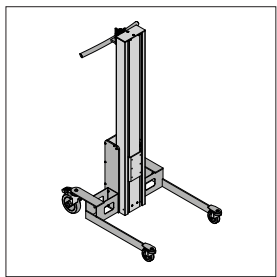

WP 90 LIFT TROLLEYS & TOOLS

- DRAWINGS & MEASUREMENTS

3 MAST HEIGHTS AND 4 LEG TYPES

Angled Legs
WP 90S/WP 90/WP 90EM

Box Legs
WP 90S/WP 90/WP 90EM

Straight Legs
WP 90S/WP 90

Sack Truck Legs
WP 90S

WP 90