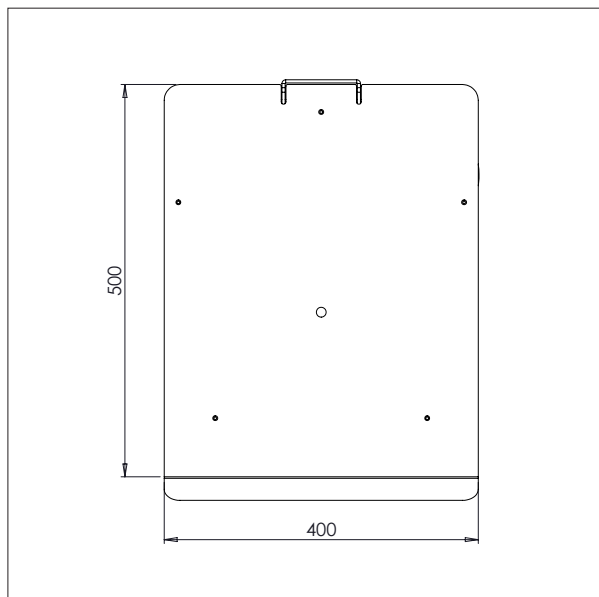

- All measurements in mm

PLASTIC PLATFORM WITH 3 ROLLERS – 87366

L x W: 500 x 500 mm

EdmoLift AB

Jägaregatan 11, SE-871 42 Härnösand, Sweden, Tel +46 (0)611-837 80
Fax +46 (0)611-51 15 80, E-mail: b2b@edmolift.se

WP 90 / TOOLS

STAINLESS STEEL PLATFORM

- All measurements in mm

STAINLESS STEEL PLATFORM- 87372

L x W: 500 x 500 mm

EdmoLift AB

Jägaregatan 11, SE-871 42 Härnösand, Sweden, Tel +46 (0)611-837 80
Fax +46 (0)611-51 15 80, E-mail: b2b@edmolift.se

WP 90 / TOOLS

REEL MANDREL

- All measurements in mm

REEL MANDREL – 87367

Ø x L: 60 x 500 mm

REEL MANDREL – 87368

Ø x L: 60 x 800 mm

EdmoLift AB