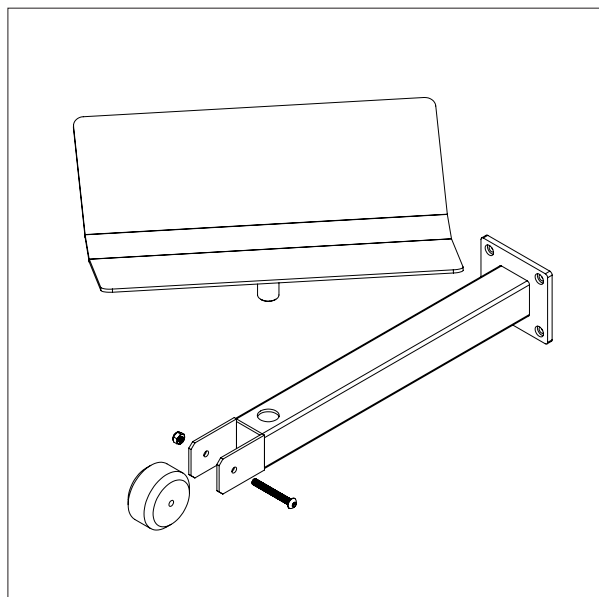

REEL MANDREL WITH FRONT ROLLER AND V-CRADLE

- All measurements in mm

REEL MANDREL WITH FRONT ROLLER AND V-CRADLE – 87371