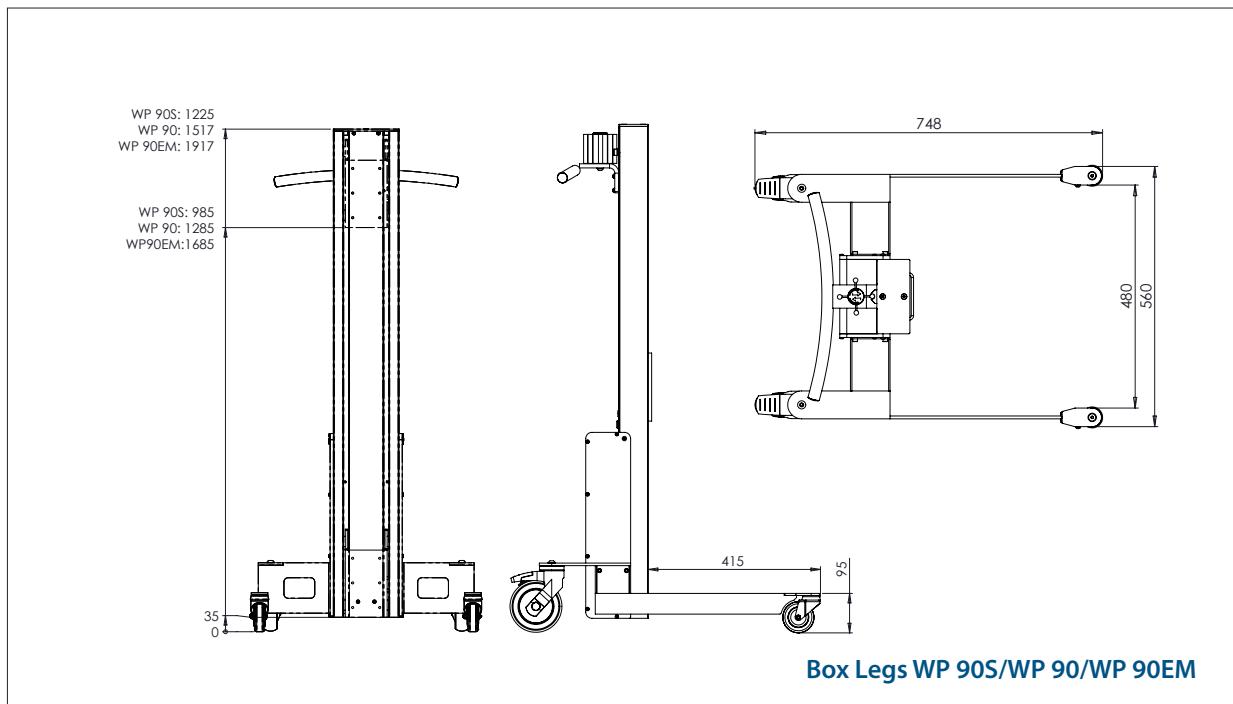

WP 90

LIFTERS - DRAWINGS & MEASUREMENTS

- All measurements in mm

EdmoLift AB

Jägaregatan 11, SE-871 42 Härnösand, Sweden, Tel +46 (0)611-837 80
Fax +46 (0)611-51 15 80, E-mail: b2b@edmolift.se