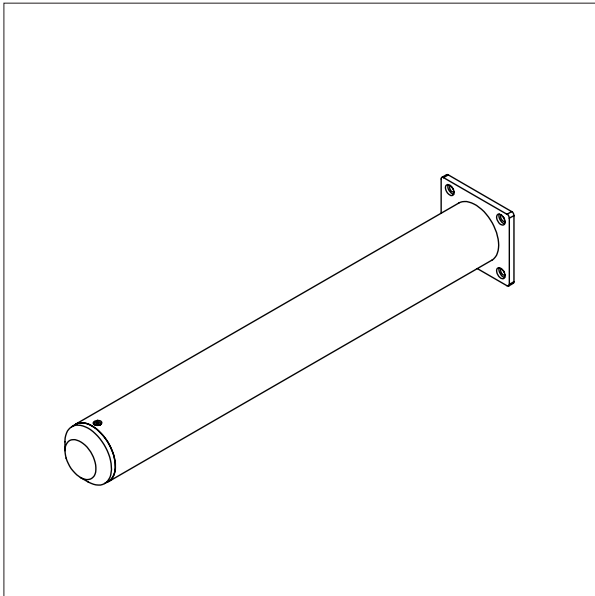

WP 90 / TOOLS

STAINLESS STEEL PLATFORM

- All measurements in mm

STAINLESS STEEL PLATFORM- 87372

L x W: 500 x 500 mm

EdmoLift AB

Jägaregatan 11, SE-871 42 Härnösand, Sweden, Tel +46 (0)611-837 80
Fax +46 (0)611-51 15 80, E-mail: b2b@edmolift.se

WP 90 / TOOLS

REEL MANDREL

- All measurements in mm

REEL MANDREL – 87367

Ø x L: 60 x 500 mm

REEL MANDREL – 87368

Ø x L: 60 x 800 mm

EdmoLift AB