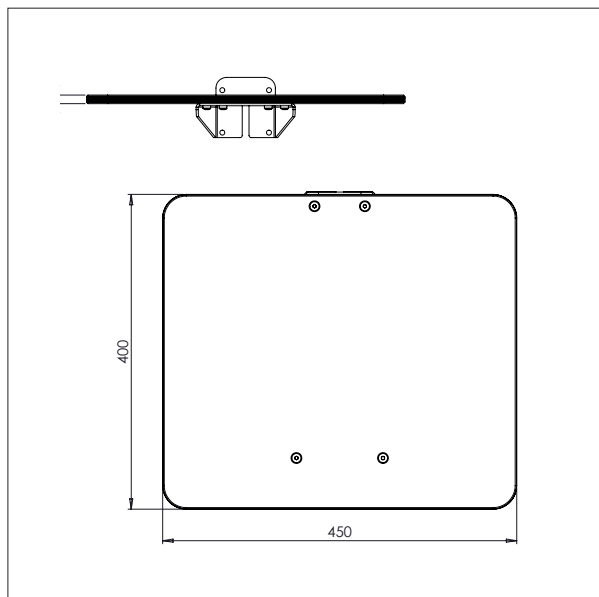

WP 90 / TOOLS

WOODEN PLATFORM

- All measurements in mm

WOODEN PLATFORM - 87360

L x W: 400 x 450 mm