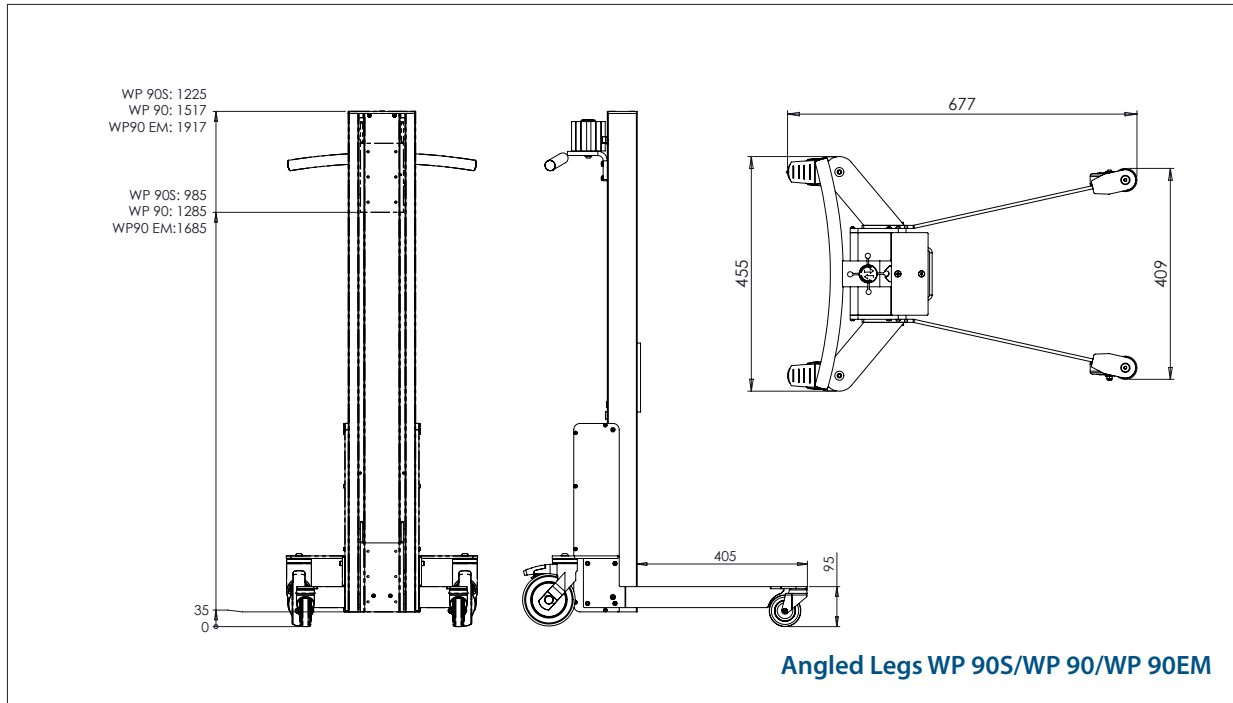

WP 90

LIFTERS - DRAWINGS & MEASUREMENTS

- All measurements in mm

EdmoLift AB

Jägaregatan 11, SE-871 42 Härnösand, Sweden, Tel +46 (0)611-837 80
Fax +46 (0)611-51 15 80, E-mail: b2b@edmolift.se