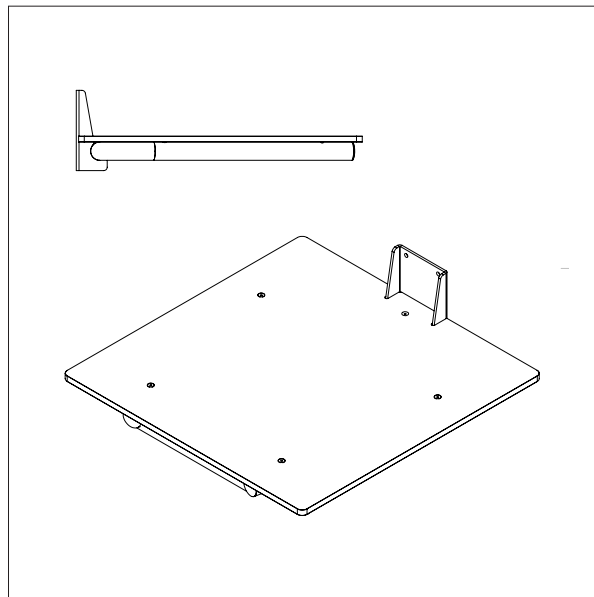

WP 90 / TOOLS

WOODEN PLATFORM

- All measurements in mm

WOODEN PLATFORM – 87362

L x W: 600 x 600 mm

WOODEN PLATFORM WITH 3 ROLLERS – 87363

L x W: 500 x 500 mm

EdmoLift AB

Jägaregatan 11, SE-871 42 Härnösand, Sweden, Tel +46 (0)611-837 80
Fax +46 (0)611-51 15 80, E-mail: b2b@edmolift.se

WP 90 / TOOLS

PLASTIC PLATFORM (PEHD)

- All measurements in mm

PLASTIC PLATFORM – 87364

L x W: 500 x 500 mm