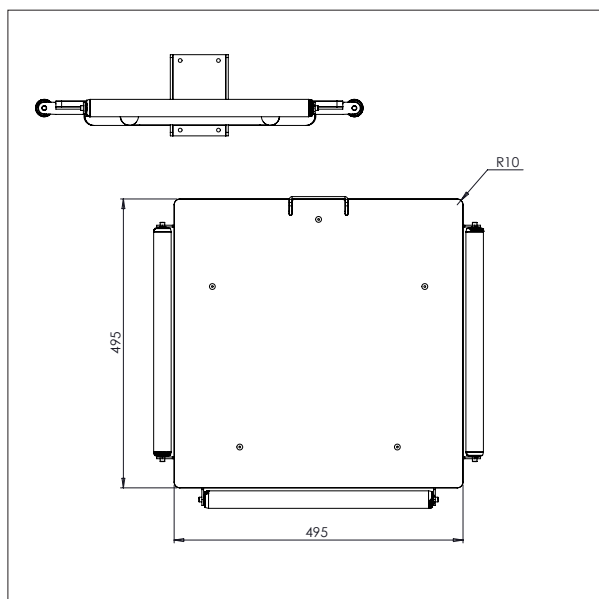

WP 90 / TOOLS

PLASTIC PLATFORM (PEHD)

- All measurements in mm

PLASTIC PLATFORM WITH 3 ROLLERS – 87366

L x W: 500 x 500 mm

EdmoLift AB

Jägaregatan 11, SE-871 42 Härnösand, Sweden, Tel +46 (0)611-837 80
Fax +46 (0)611-51 15 80, E-mail: b2b@edmolift.se