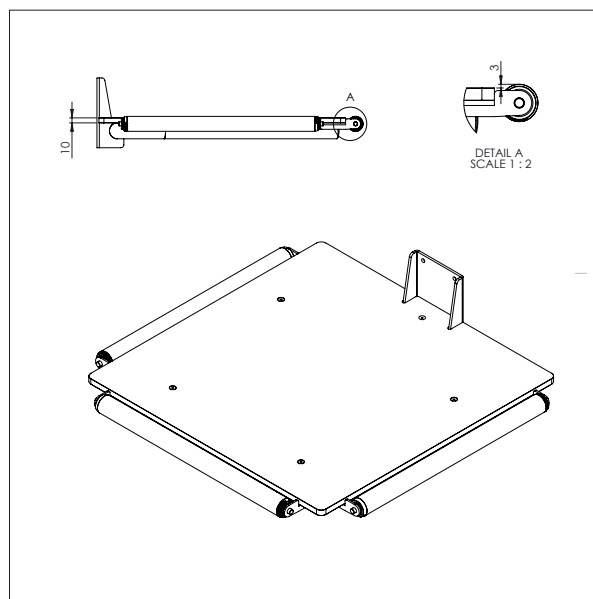

WP 90 / TOOLS

PLASTIC PLATFORM (PEHD)

- All measurements in mm

PLASTIC PLATFORM WITH 3 ROLLERS – 87366

L x W: 500 x 500 mm

EdmoLift AB

Jägaregatan 11, SE-871 42 Härnösand, Sweden, Tel +46 (0)611-837 80
Fax +46 (0)611-51 15 80, E-mail: b2b@edmolift.se