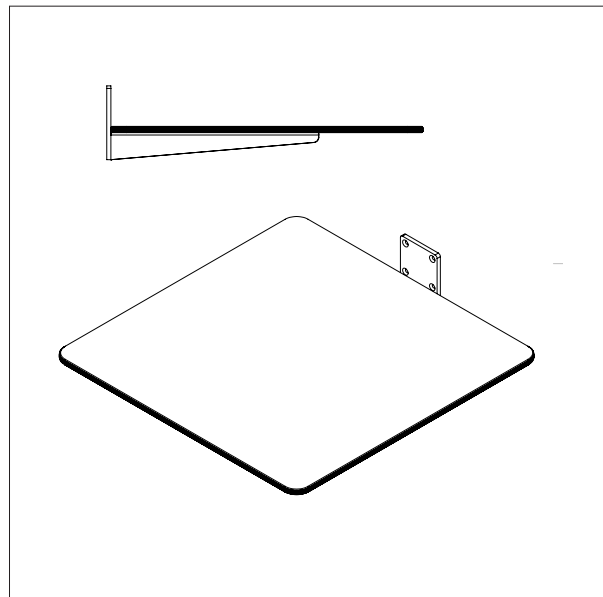

WOODEN PLATFORM - 87360

L x W: 400 x 450 mm

WOODEN PLATFORM - 87361

L x W: 500 x 500 mm

EdmoLift AB

Jägaregatan 11, SE-871 42 Härnösand, Sweden, Tel +46 (0)611-837 80
Fax +46 (0)611-51 15 80, E-mail: b2b@edmolift.se

WP 90 / TOOLS

WOODEN PLATFORM

- All measurements in mm

WOODEN PLATFORM – 87362

L x W: 600 x 600 mm

WOODEN PLATFORM WITH 3 ROLLERS – 87363

L x W: 500 x 500 mm

EdmoLift AB