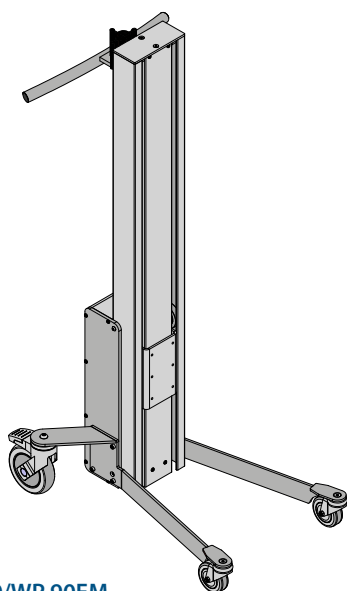

WP 90 LIFT TROLLEYS & TOOLS

- DRAWINGS & MEASUREMENTS

3 MAST HEIGHTS AND 4 LEG TYPES

Angled Legs
WP 90S/WP 90/WP 90EM

Box Legs
WP 90S/WP 90/WP 90EM

Straight Legs
WP 90S/WP 90

Sack Truck Legs
WP 90S

WP 90