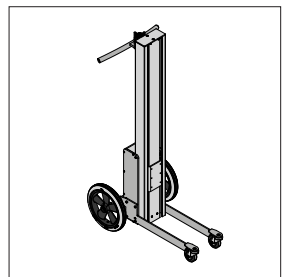

WP 90 LIFT TROLLEYS & TOOLS

- DRAWINGS & MEASUREMENTS

3 MAST HEIGHTS AND 4 LEG TYPES

Angled Legs
WP 90S/WP 90/WP 90EM

Box Legs
WP 90S/WP 90/WP 90EM

Straight Legs
WP 90S/WP 90

Sack Truck Legs
WP 90S

WP 90