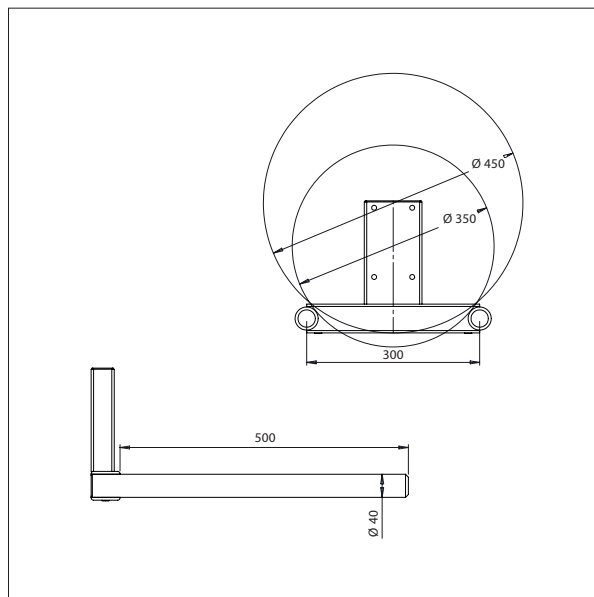

WP 200 SS / TOOLS

TWIN MANDREL

- All measurements in mm

TWIN MANDREL – 87617

Ø x L x W: 40 x 500 x 300 mm