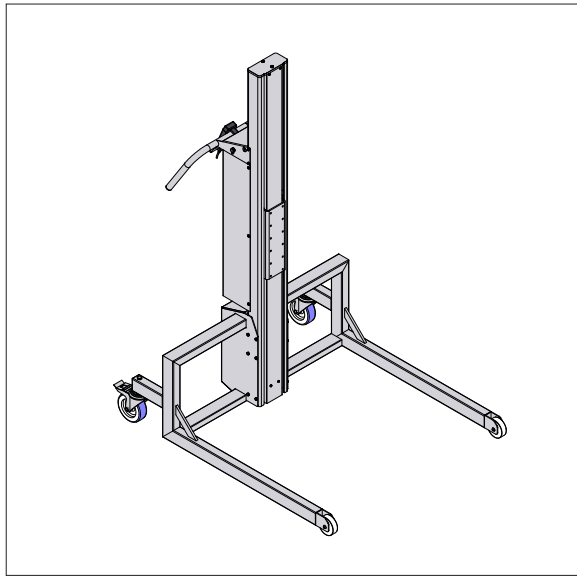

# WP 200 SS LIFT TROLLEYS & TOOLS

- DRAWINGS & MEASUREMENTS