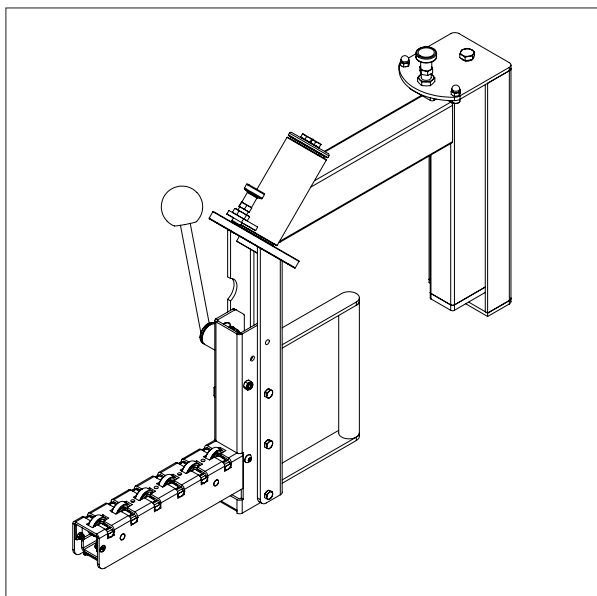

WP 200 SS / TOOLS

REEL ROTATOR

- All measurements in mm

REEL ROTATOR - 87618

Swing $\pm 15^\circ$

EdmoLift AB

Jägaregatan 11, SE-871 42 Härnösand, Sweden, Tel +46 (0)611-837 80
Fax +46 (0)611-51 15 80, E-mail: b2b@edmolift.se