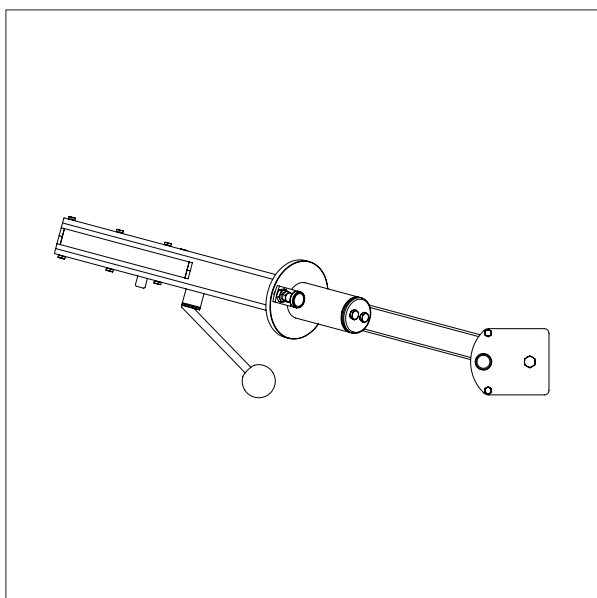

WP 200 SS / TOOLS

REEL ROTATOR

- All measurements in mm

REEL ROTATOR - 87618

Swing $\pm 15^\circ$

EdmoLift AB

Jägaregatan 11, SE-871 42 Härnösand, Sweden, Tel +46 (0)611-837 80
Fax +46 (0)611-51 15 80, E-mail: b2b@edmolift.se