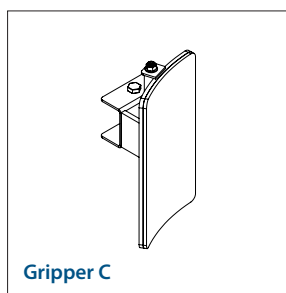

WP 200 SS / ELECTRIC TOOLS

DRUM TURNER

- All measurements in mm

DRUM TURNER – 87924

Drum turner– with motorised grip and turning function, turning sideways

EdmoLift AB

Jägaregatan 11, SE-871 42 Härnösand, Sweden, Tel +46 (0)611-837 80
Fax +46 (0)611-51 15 80, E-mail: b2b@edmolift.se