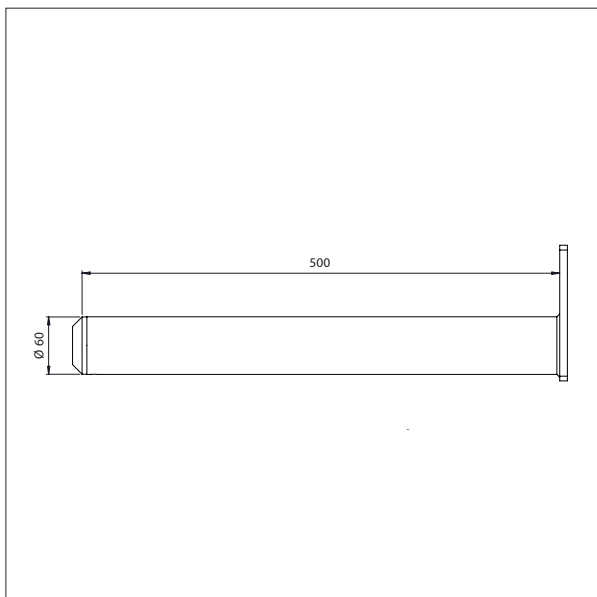

WP 200 SS / TOOLS

REEL MANDREL

- All measurements in mm

REEL MANDREL – 87616

Ø x L: 60 x 500 mm