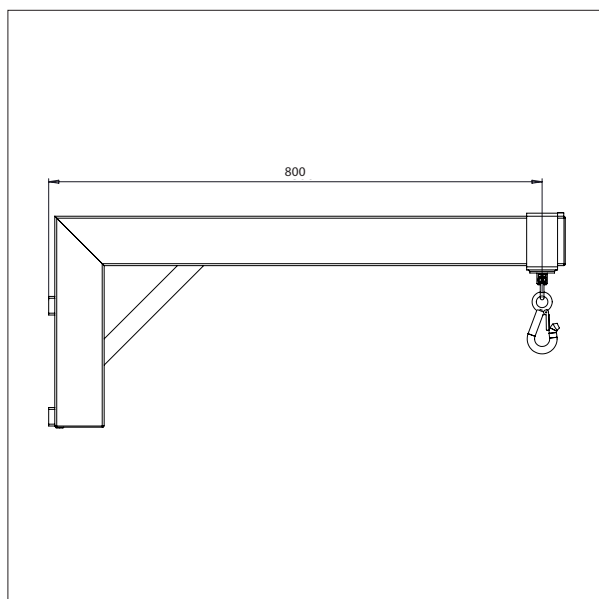

JIB ARM WITH LIFTING HOOK - 87625

Length: 800

EdmoLift AB

Jägaregatan 11, SE-871 42 Härnösand, Sweden, Tel +46 (0)611-837 80
Fax +46 (0)611-51 15 80, E-mail: b2b@edmolift.se