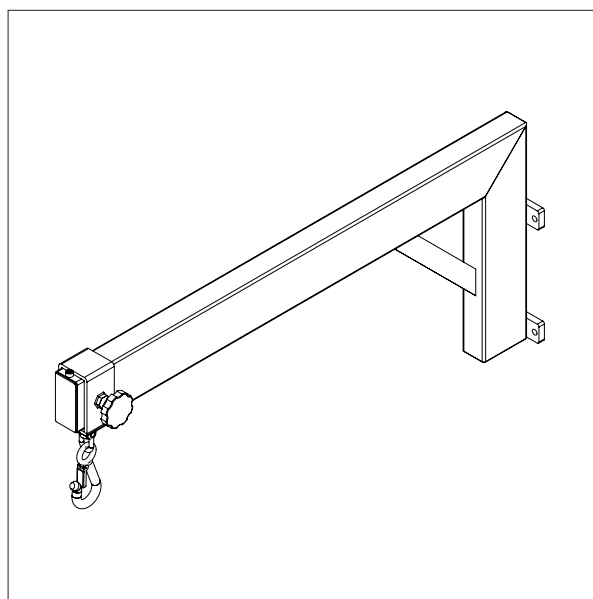

JIB ARM WITH LIFTING HOOK - 87625

Length: 800

EdmoLift AB

Jägaregatan 11, SE-871 42 Härnösand, Sweden, Tel +46 (0)611-837 80
Fax +46 (0)611-51 15 80, E-mail: b2b@edmolift.se