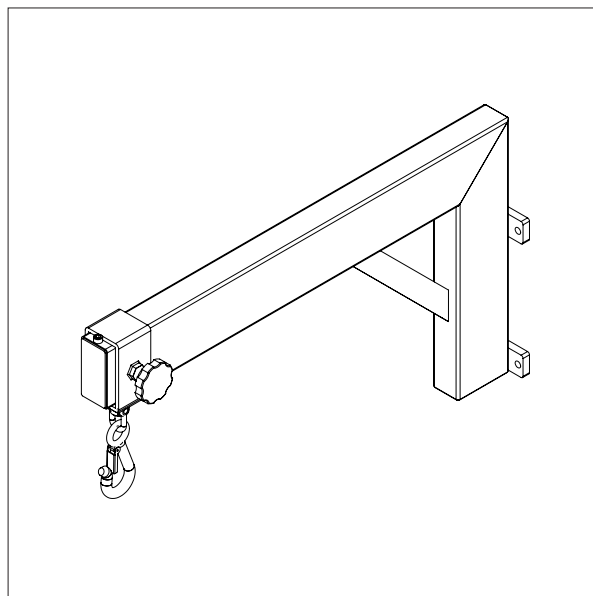

WP 200 SS / TOOLS

JIB ARM WITH LIFTING HOOK

- All measurements in mm

JIB ARM WITH LIFTING HOOK - 87619

Length: 600