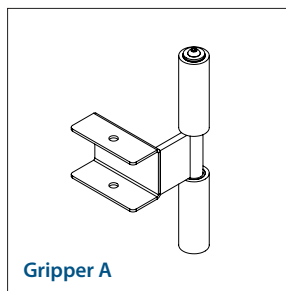

WP 200 SS / ELECTRIC TOOLS

DRUM TURNER

- All measurements in mm

DRUM TURNER – 87924

Drum turner– with motorised grip and turning function, turning sideways

EdmoLift AB

Jägaregatan 11, SE-871 42 Härnösand, Sweden, Tel +46 (0)611-837 80
Fax +46 (0)611-51 15 80, E-mail: b2b@edmolift.se