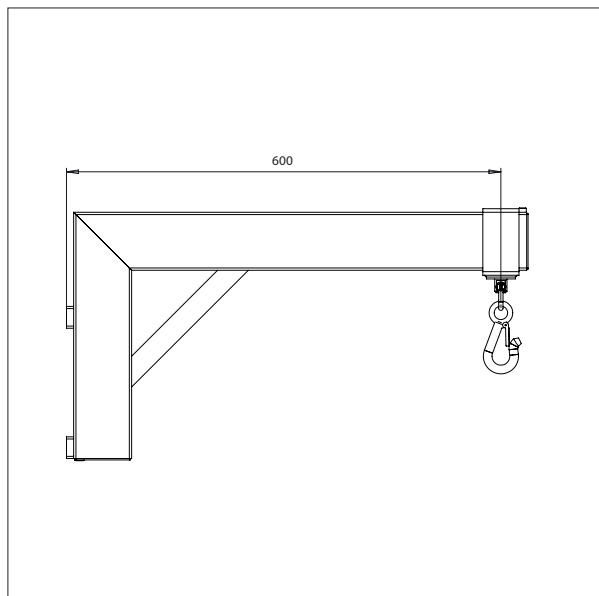

WP 200 SS / TOOLS

JIB ARM WITH LIFTING HOOK

- All measurements in mm

JIB ARM WITH LIFTING HOOK - 87619

Length: 600