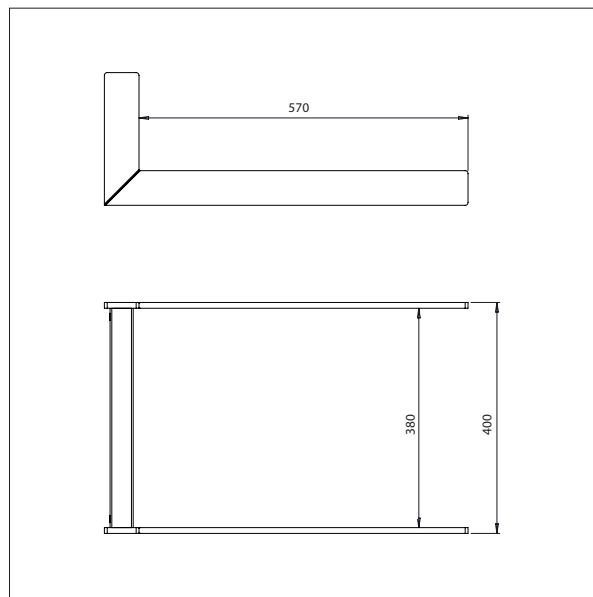

## LIFTING FORK

- All measurements in mm

### LIFTING FORK - 87614

L x W: 570 x 400 mm

For 600 x 400 mm boxes