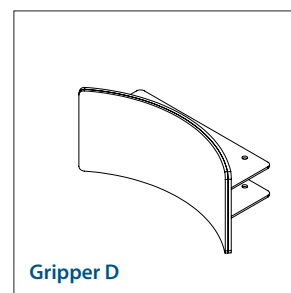

WP 200 SS / ELECTRIC TOOLS

DRUM TURNER

- All measurements in mm

DRUM TURNER – 87924

Drum turner– with motorised grip and turning function, turning sideways

EdmoLift AB

Jägaregatan 11, SE-871 42 Härnösand, Sweden, Tel +46 (0)611-837 80
Fax +46 (0)611-51 15 80, E-mail: b2b@edmolift.se