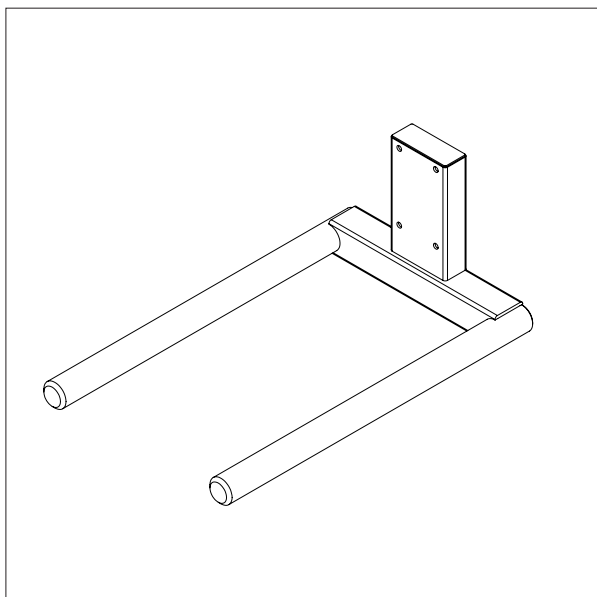

WP 200 SS / TOOLS

TWIN MANDREL

- All measurements in mm

TWIN MANDREL – 87617

Ø x L x W: 40 x 500 x 300 mm