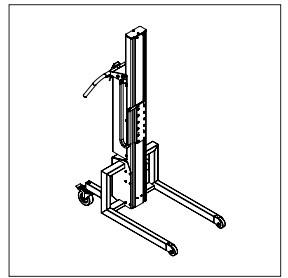

# WP 200 SS LIFT TROLLEYS & TOOLS

- DRAWINGS & MEASUREMENTS