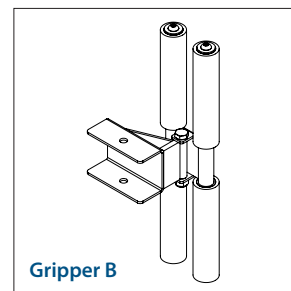

WP 200 SS / ELECTRIC TOOLS

DRUM TURNER

- All measurements in mm

DRUM TURNER – 87924

Drum turner– with motorised grip and turning function, turning sideways

EdmoLift AB

Jägaregatan 11, SE-871 42 Härnösand, Sweden, Tel +46 (0)611-837 80
Fax +46 (0)611-51 15 80, E-mail: b2b@edmolift.se