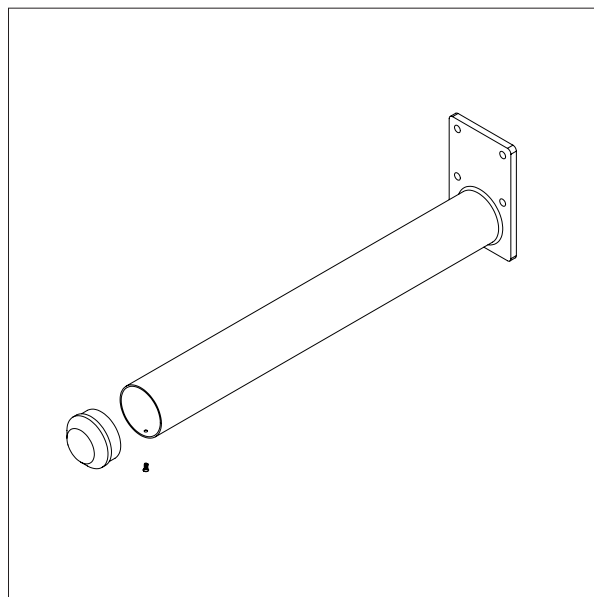

WP 200 SS / TOOLS

REEL MANDREL

- All measurements in mm

REEL MANDREL – 87616

Ø x L: 60 x 500 mm