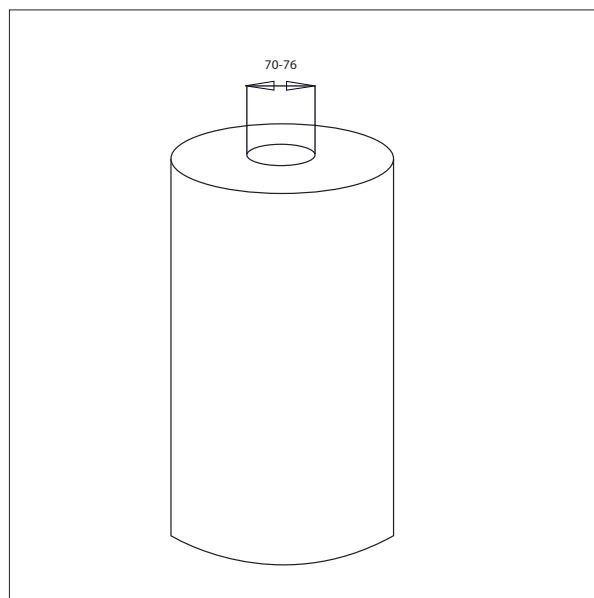

WP 200 SS / TOOLS

REEL ROTATOR

- All measurements in mm

REEL ROTATOR - 87618

Swing $\pm 15^\circ$

EdmoLift AB

Jägaregatan 11, SE-871 42 Härnösand, Sweden, Tel +46 (0)611-837 80
Fax +46 (0)611-51 15 80, E-mail: b2b@edmolift.se