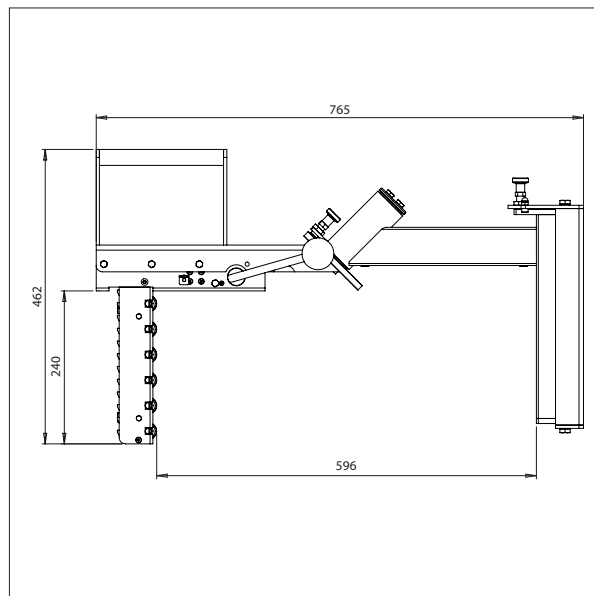

WP 200 SS / TOOLS

REEL ROTATOR

- All measurements in mm

REEL ROTATOR - 87618

Swing $\pm 15^\circ$

EdmoLift AB

Jägaregatan 11, SE-871 42 Härnösand, Sweden, Tel +46 (0)611-837 80
Fax +46 (0)611-51 15 80, E-mail: b2b@edmolift.se